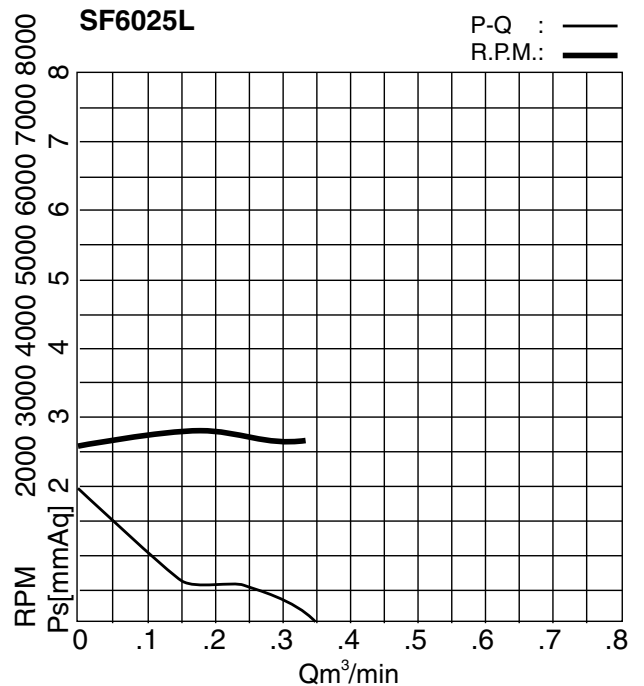

STEALTH Case Fan

Model: SF6025L

External Dimensions:

Performance Graph:

Specifications

Fan Size:	60X60X25mm (2.36X2.36X0.98")
Rated Voltage:	12V
Rated Current:	0.08 Amp
Air Flow:	12 CFM
Rated Input Power:	0.96 W
Maximum Air Pressure:	0.07 Inch/H ₂ O
Noise:	20 dBA
Rated Speed:	2600 RPM
Bearing:	2 Ball Bearings